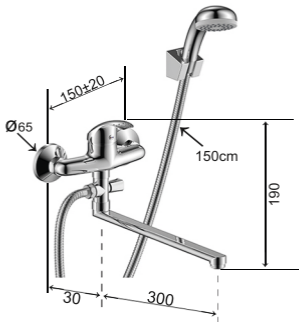

AQUALINE
premium

TECHNICAL FEATURES

Art. Cod. 23012/A_

Materials

Chrome Plated Brass

ABS

Verification to: Standard EN817:2008